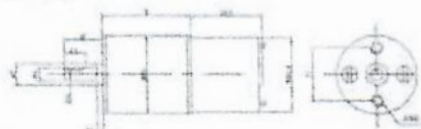

Mult Comercial Ltda .

Motor 43

PM DC SPUR GEARMOTOR

25JA3K/2420

◆ Dimensions

◆ Motor Technical Data

TYPE	Rated voltage VDC	No-load speed r/min	No-load current mA	Rated speed r/min	Rated torque g.cm	Output power W	Rated current mA	Stall torque g.cm	Stall current A
2420-1252	12	5200	40	3900	6.1	0.24	70	24	260

25JA3K/2420-1252

Reduction ratio		113
Number of gear trains		6
Length(L) mm		25
No-load speed r/min		46
Rated speed r/min		34
Rated torque kg.cm		0.32
Direction of rotation		CCW