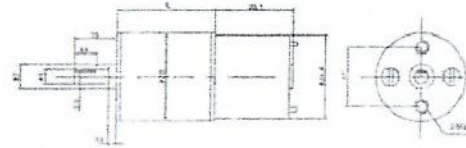

Mult Comercial Ltda

Motor 49

25JA3K/2420

◆ **Dimensions**

◆ **Motor Technical Data**

TYPE	Rated voltage VDC	No-load speed r/min	No-load current mA	Rated speed r/min	Rated torque g.cm	Output power W	Rated current mA	Stall torque g.cm	Stall current A
2420-1252	12	5200	40	3900	6.1	0.24	70	24	260

MOTOR 49

25JA3K/2420-1252

Reduction ratio				290
Number of gear trains				7
Length(L) mm				27
No-load speed r/min				18
Rated speed r/min				13
Rated torque kg.cm				0.72
Direction of rotation				CW